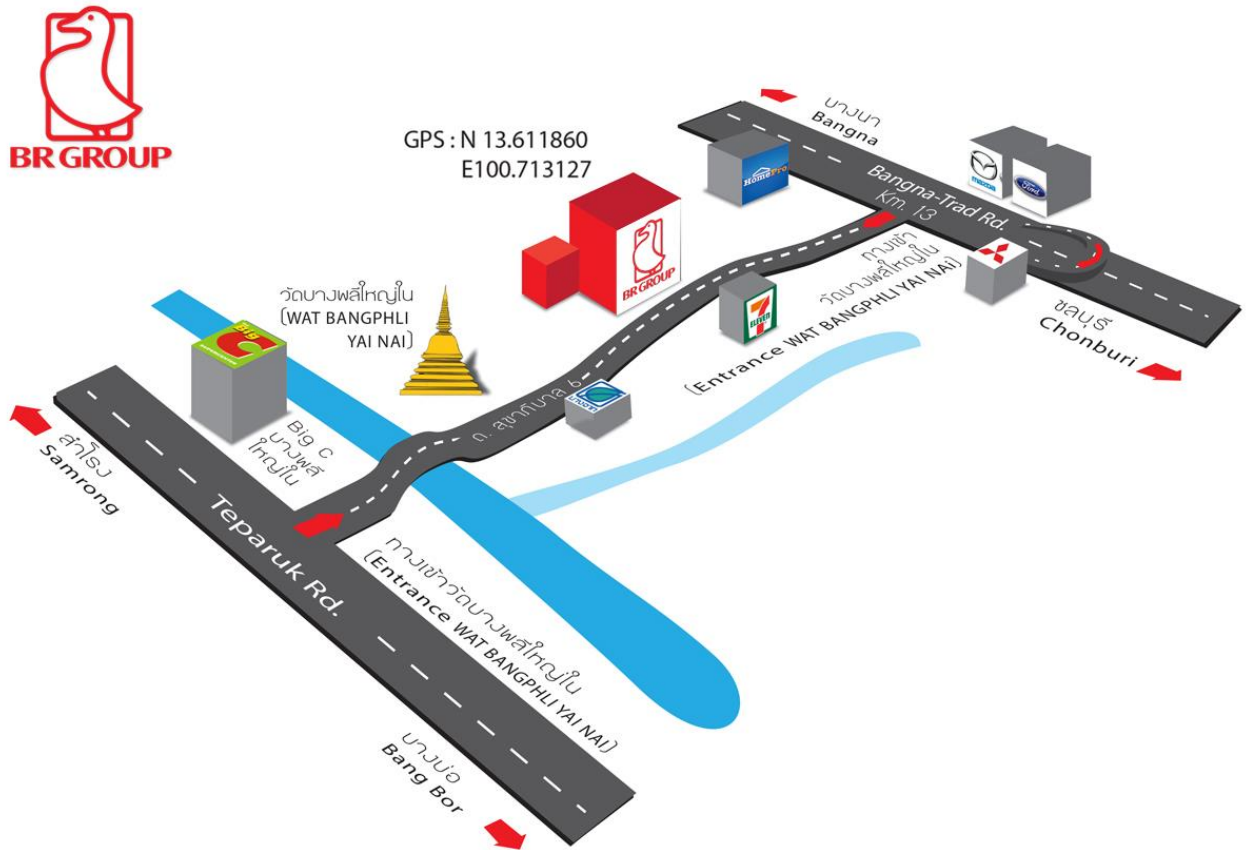

Map to Bangkok Ranch Public Company Limited, Samutprakan

Beijing Hall Room, Bangkok Ranch Public Company Limited, No. 18/1 Sai Lang Wat Bangphli Yai Nai Road,

Bangphli Yai, Bangphli, Samutprakan 10540

Tel: +66 (0) 2 1757200